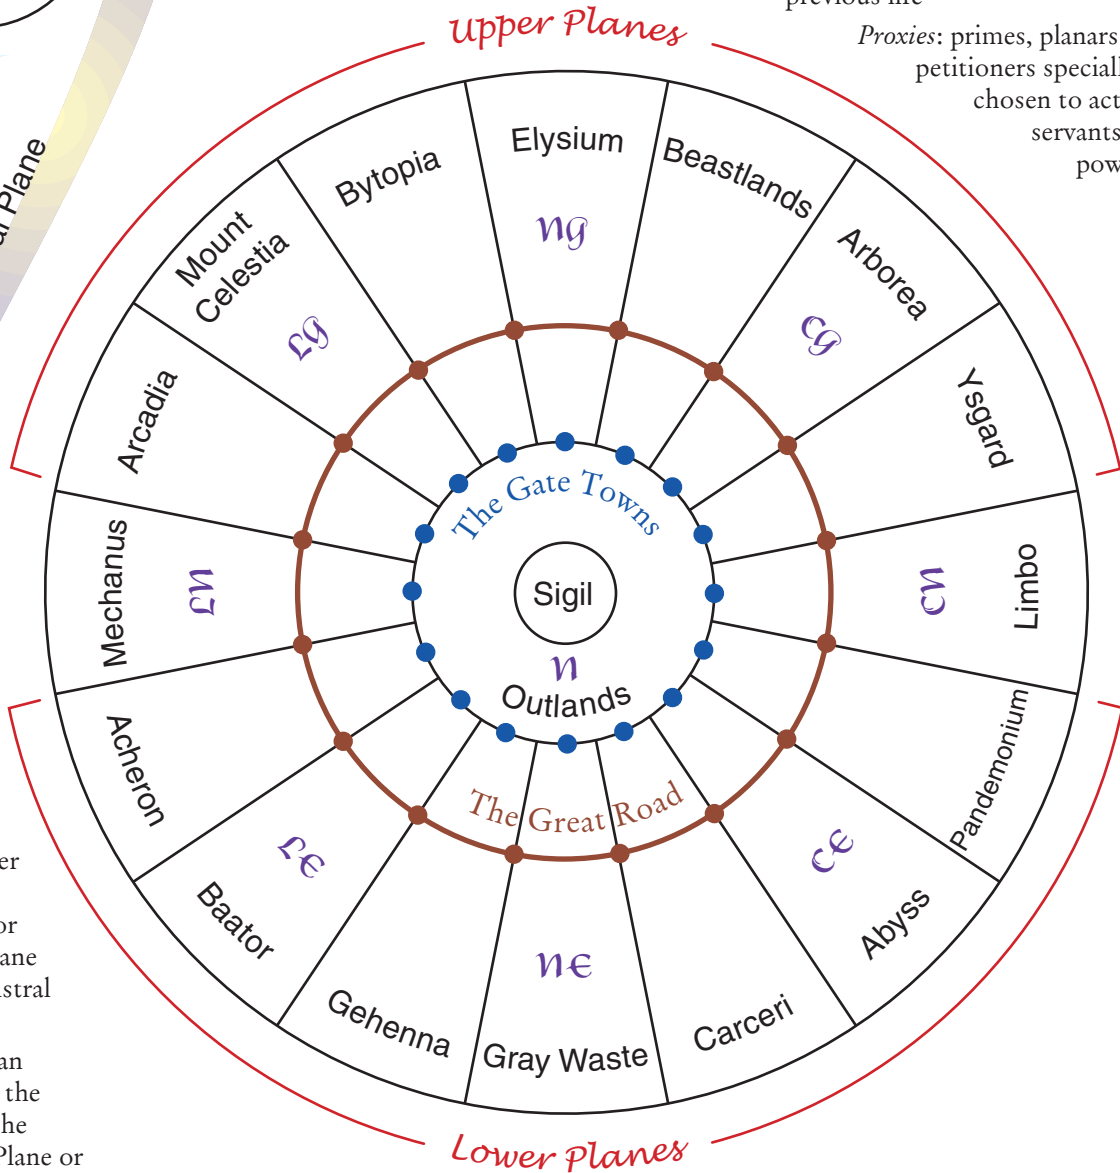

Denizens

Powers: the deities that preside over the planes

Primes: mortals born on the Prime Material Plane

Planars: mortals born on the Outer and Inner Planes

Petitioners: departed spirits of primes and planars whose bodies reformed on the plane that matches their previous morality or devotion, without memories of their previous life

Proxies: primes, planars or petitioners specially chosen to act as servants of powers